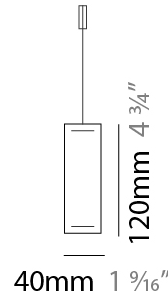

PROJECT	
TYPE	
SPECIFIER	
QUANTITY	
DATE	

LED120 SUSPENSION

D71024-

base number
Color   Finish
Temperature   Options

1. To build a product code in our configurator select the specify button on the base model # product page
2. To build a manual product code on this datasheet choose from the options listed below in blue font and add the suffix to the base model #

GENERAL

Series: Woodlin
Subseries: LED120
Brand: Tunto
Division: Design
Mounting Type: Suspension
Mounting Location: Ceiling
Subcategory: Profile

PHYSICAL

Shape: Rectangle
Length (mm): 1000
Length (in): 39 ³/₈
Width (mm): 40
Width (in): 1 ⁹/₁₆
Height (mm): 120
Height (in): 4 ³/₄
Max. Overall Height (mm): 2120
Max. Overall Height (in): 83 ⁷/₁₆
Light Distribution: Direct / Indirect
Diffuser: Opal
Fixture Finish: [WAL](#) / [ASH](#) / [OAK](#) / [BLK](#) / [WHI](#)
Fixture Material: Wood
Cable Details: 2000mm / 78 3/4"

ELECTRICAL

Lamp Type: LED
Input Wattage (W): 46
Total Output Wattage (W): 38
Dimming: Tri-Mode (Non-Dimming and Phase Dimming (120Vac only) and 0-10V Dimming)
Driver Included: Yes
Driver Location: Integrated
Driver Type: Constant Current - Universal
Driver Class: Class 2
Input Voltage (V): 120 - 277
Constant Current (MA): 700

LED

Color Temperature (°K): [2700](#) / [3000](#) / [4000](#)
Max. Delivered Lumen (lm): 2200
CRI: >93 CRI
Lamp Life (hrs): 50000

OPTICAL

RATINGS AND CERTIFICATIONS

Certified By: Certified for North American Standards
IP rating: IP20