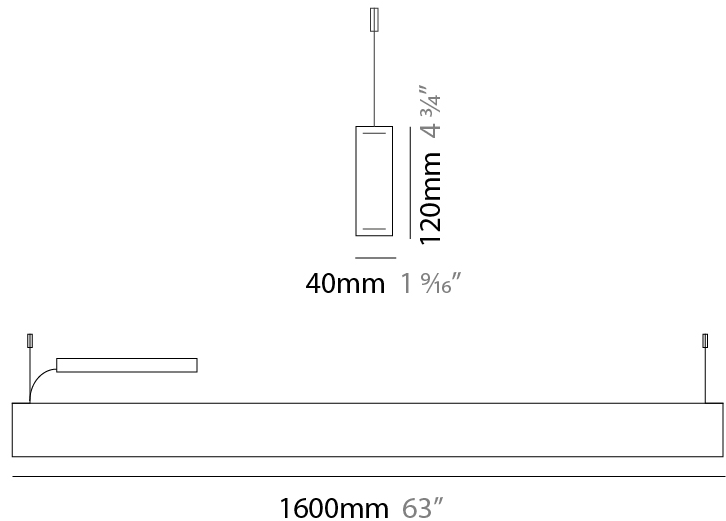

PROJECT	_____
TYPE	_____
SPECIFIER	_____
QUANTITY	_____
DATE	_____

LED120 SUSPENSION

D71026-

base number
Color   Finish
Temperature   Options

1. To build a product code in our configurator select the specify button on the base model # product page
2. To build a manual product code on this datasheet choose from the options listed below in blue font and add the suffix to the base model #

GENERAL

Series: Woodlin
Subseries: LED120
Brand: Tunto
Division: Design
Mounting Type: Suspension
Mounting Location: Ceiling
Subcategory: Profile

PHYSICAL

Shape: Rectangle
Length (mm): 1600
Length (in): 63
Width (mm): 40
Width (in): 1 9/16
Height (mm): 120
Height (in): 4 3/4
Max. Overall Height (mm): 2120
Max. Overall Height (in): 83 7/16
Light Distribution: Direct / Indirect
Diffuser: Opal
Fixture Finish: [WAL](#) / [ASH](#) / [OAK](#) / [BLK](#) / [WHI](#)
Fixture Material: Wood
Cable Details: 2000mm / 78 3/4"

ELECTRICAL

Lamp Type: LED
Input Wattage (W): 74
Total Output Wattage (W): 63
Dimming: Tri-Mode (Non-Dimming and Phase Dimming (120Vac only) and 0-10V Dimming)
Driver Included: Yes
Driver Location: Integrated
Driver Type: Constant Current - Universal
Driver Class: Class 2
Input Voltage (V): 120 - 277
Constant Current (MA): 700

LED

Color Temperature (°K): [2700](#) / [3000](#) / [4000](#)
Max. Delivered Lumen (lm): 3600
CRI: >93 CRI
Lamp Life (hrs): 50000

OPTICAL

RATINGS AND CERTIFICATIONS

Certified By: Certified for North American Standards
IP rating: IP20