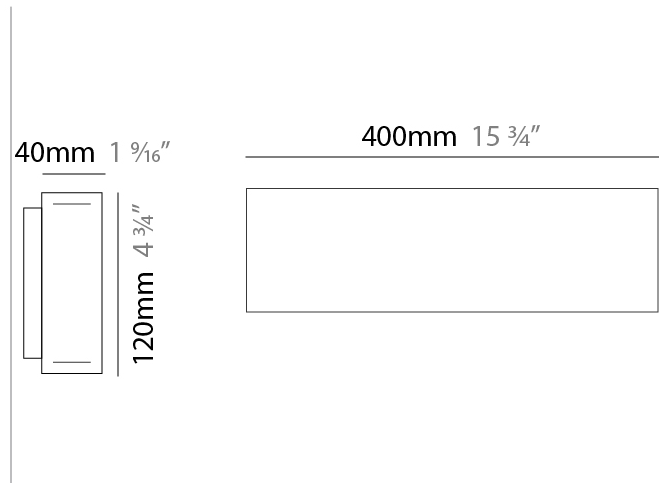

LED120 SURFACE

D73028-

base number   Color   Finish
Temperature   Options

1. To build a product code in our configurator select the specify button on the base model # product page
2. To build a manual product code on this datasheet choose from the options listed below in blue font and add the suffix to the base model #

GENERAL

Series: Woodlin
Subseries: LED120
Brand: Tunto
Division: Design
Mounting Type: Surface
Mounting Location: Wall
Subcategory: Profile

PHYSICAL

Shape: Rectangle
Length (mm): 400
Length (in): 15 3/4
Width (mm): 40
Width (in): 1 9/16
Height (mm): 120
Height (in): 4 3/4
Extension (mm): 40
Extension (in): 1 9/16
Light Distribution: Direct / Indirect
Diffuser: Opal
Fixture Finish: WAL / ASH / OAK / BLK / WHI
Fixture Material: Wood

ELECTRICAL

Lamp Type: LED
Input Wattage (W): 16
Total Output Wattage (W): 12.6
Dimming: Tri-Mode (Non-Dimming and Phase Dimming (120Vac only) and 0-10V Dimming)
Driver Included: Yes
Driver Location: Remote
Driver Type: Constant Current - Universal
Driver Class: Class 2
Housing: ENCP3
Input Voltage (V): 120 - 277
Constant Current (MA): 700

LED

Color Temperature (°K): 2700 / 3000 / 4000
Max. Delivered Lumen (lm): 800
CRI: >93 CRI
Lamp Life (hrs): 50000

OPTICAL

RATINGS AND CERTIFICATIONS

Certified By: Certified for North American Standards
IP rating: IP20

PROJECT	_____
TYPE	_____
SPECIFIER	_____
QUANTITY	_____
DATE	_____