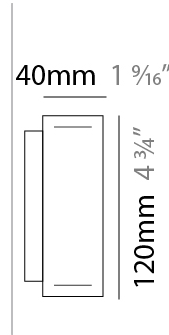

LED120 SURFACE

D73029- -

base number   Color   Finish
Temperature   Options

1. To build a product code in our configurator select the specify button on the base model # product page
2. To build a manual product code on this datasheet choose from the options listed below in blue font and add the suffix to the base model #

GENERAL

Series: Woodlin
Subseries: LED120
Brand: Tunto
Division: Design
Mounting Type: Surface
Mounting Location: Wall
Subcategory: Profile

PHYSICAL

Shape: Rectangle
Length (mm): 700
Length (in): 27 ⁹/₁₆
Width (mm): 40
Width (in): 1 ⁹/₁₆
Height (mm): 120
Height (in): 4 ³/₄
Extension (mm): 40
Extension (in): 1 ⁹/₁₆
Light Distribution: Direct / Indirect
Diffuser: Opal
Fixture Finish: [WAL / ASH / OAK / BLK / WHI](#)
Fixture Material: Wood

ELECTRICAL

Lamp Type: LED
Input Wattage (W): 31
Total Output Wattage (W): 25.3
Dimming: Tri-Mode (Non-Dimming and Phase Dimming (120Vac only) and 0-10V Dimming)
Driver Included: Yes
Driver Location: Remote
Driver Type: Constant Current - Universal
Driver Class: Class 2
Housing: ENCP3
Input Voltage (V): 120 - 277
Constant Current (MA): 700

LED

Color Temperature (°K): [2700 / 3000 / 4000](#)
Max. Delivered Lumen (lm): 1500
CRI: >93 CRI
Lamp Life (hrs): 50000

OPTICAL

RATINGS AND CERTIFICATIONS

Certified By: Certified for North American Standards
IP rating: IP20

PROJECT
TYPE
SPECIFIER
QUANTITY
DATE

700mm 27 ⁹/₁₆"

Indirect